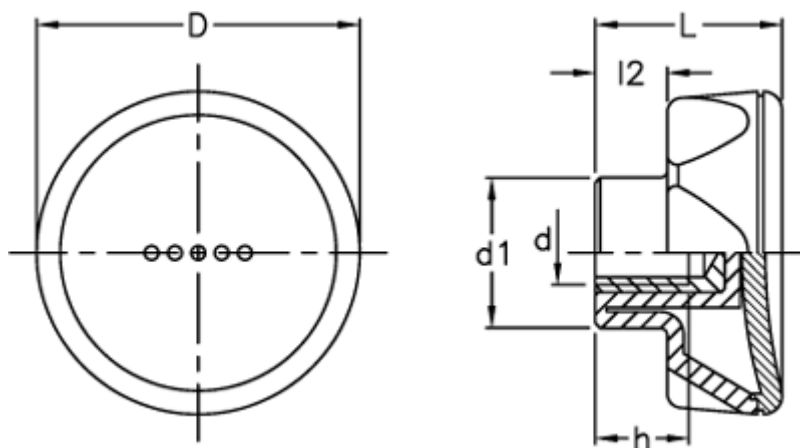

Article number: 23052214315  
Description: E+G Lobe knob  
ELK.56-B M10-C5 light-blue centre cap

## Measures

D	= 56
d1	= 26.5
d 6H	= M10
h	= 13
L	= 29
l2	= 11